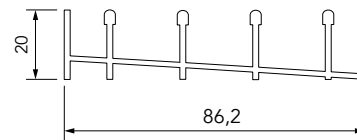

Standard sizes

3 rails

4 rails

5 rails

6 rails