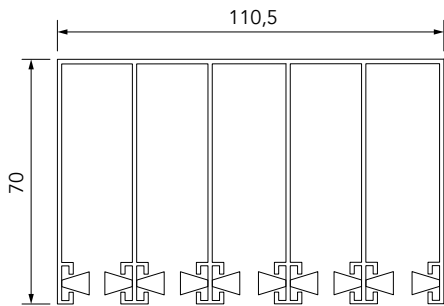

Standard sizes

3 rails

4 rails

5 rails

6 rails

Standard sizes

BYTSO for YIZI/ORION

Width x Height in mm	Anthracite	Black	No. of glass sheets
2900 x 2050 (3 pcs 980 glass x adjustment sizes 2040 - 2070)	ART-042833	ART-045335	3
2900 x 2100 (3 pcs 980 glass x adjustment sizes 2090 - 2120)	ART-042834	ART-045336	
2900 x 2150 (3 pcs 980 glass x adjustment sizes 2140 - 2170)	ART-042835	ART-045337	
2900 x 2200 (3 pcs 980 glass x adjustment sizes 2190 - 2220)	ART-042821	ART-045323	
2900 x 2250 (3 pcs 980 glass x adjustment sizes 2240 - 2270)	ART-042822	ART-045324	
2900 x 2300 (3 pcs 980 glass x adjustment sizes 2290 - 2320)	ART-042823	ART-045325	
3000 x 2050 (3 pcs 1030 glass x adjustment sizes 2040 - 2070)	ART-045881	ART-045899	3
3000 x 2100 (3 pcs 1030 glass x adjustment sizes 2090 - 2120)	ART-045882	ART-045900	
3000 x 2150 (3 pcs 1030 glass x adjustment sizes 2140 - 2170)	ART-045883	ART-045901	
3000 x 2200 (3 pcs 1030 glass x adjustment sizes 2190 - 2220)	ART-045869	ART-045887	
3000 x 2250 (3 pcs 1030 glass x adjustment sizes 2240 - 2270)	ART-045870	ART-045888	
3000 x 2300 (3 pcs 1030 glass x adjustment sizes 2290 - 2320)	ART-045871	ART-045889	
3540 x 2050 (4 pcs 900 glass x adjustment sizes 2040 - 2070)	ART-045862	ART-045865	4
3540 x 2200 (4 pcs 900 glass x adjustment sizes 2190 - 2220)	ART-045863	ART-045866	
3540 x 2250 (4 pcs 900 glass x adjustment sizes 2240 - 2270)	ART-045864	ART-045867	
3860 x 2050 (4 pcs 980 glass x adjustment sizes 2040 - 2070)	ART-042836	ART-045338	4
3860 x 2100 (4 pcs 980 glass x adjustment sizes 2090 - 2120)	ART-042837	ART-045339	
3860 x 2150 (4 pcs 980 glass x adjustment sizes 2140 - 2170)	ART-042838	ART-045340	
3860 x 2200 (4 pcs 980 glass x adjustment sizes 2190 - 2220)	ART-042824	ART-045326	
3860 x 2250 (4 pcs 980 glass x adjustment sizes 2240 - 2270)	ART-042825	ART-045327	
3860 x 2300 (4 pcs 980 glass x adjustment sizes 2290 - 2320)	ART-042826	ART-045328	