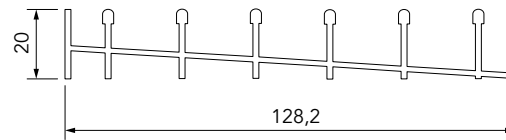

Standard sizes

3 rails

4 rails

5 rails

6 rails

Standard sizes

BYTSO for YIZI/ORION

Width x Height in mm	Anthracite	Black	No. of glass sheets
2900 x 2050 (3 pcs 980 glass x adjustment sizes 2040 - 2070)	ART-042833	ART-045335	3
2900 x 2100 (3 pcs 980 glass x adjustment sizes 2090 - 2120)	ART-042834	ART-045336	
2900 x 2150 (3 pcs 980 glass x adjustment sizes 2140 - 2170)	ART-042835	ART-045337	
2900 x 2200 (3 pcs 980 glass x adjustment sizes 2190 - 2220)	ART-042821	ART-045323	
2900 x 2250 (3 pcs 980 glass x adjustment sizes 2240 - 2270)	ART-042822	ART-045324	
2900 x 2300 (3 pcs 980 glass x adjustment sizes 2290 - 2320)	ART-042823	ART-045325	
3000 x 2050 (3 pcs 1030 glass x adjustment sizes 2040 - 2070)	ART-045881	ART-045899	3
3000 x 2100 (3 pcs 1030 glass x adjustment sizes 2090 - 2120)	ART-045882	ART-045900	
3000 x 2150 (3 pcs 1030 glass x adjustment sizes 2140 - 2170)	ART-045883	ART-045901	
3000 x 2200 (3 pcs 1030 glass x adjustment sizes 2190 - 2220)	ART-045869	ART-045887	
3000 x 2250 (3 pcs 1030 glass x adjustment sizes 2240 - 2270)	ART-045870	ART-045888	
3000 x 2300 (3 pcs 1030 glass x adjustment sizes 2290 - 2320)	ART-045871	ART-045889	
3540 x 2050 (4 pcs 900 glass x adjustment sizes 2040 - 2070)	ART-045862	ART-045865	4
3540 x 2200 (4 pcs 900 glass x adjustment sizes 2190 - 2220)	ART-045863	ART-045866	
3540 x 2250 (4 pcs 900 glass x adjustment sizes 2240 - 2270)	ART-045864	ART-045867	
3860 x 2050 (4 pcs 980 glass x adjustment sizes 2040 - 2070)	ART-042836	ART-045338	4
3860 x 2100 (4 pcs 980 glass x adjustment sizes 2090 - 2120)	ART-042837	ART-045339	
3860 x 2150 (4 pcs 980 glass x adjustment sizes 2140 - 2170)	ART-042838	ART-045340	
3860 x 2200 (4 pcs 980 glass x adjustment sizes 2190 - 2220)	ART-042824	ART-045326	
3860 x 2250 (4 pcs 980 glass x adjustment sizes 2240 - 2270)	ART-042825	ART-045327	
3860 x 2300 (4 pcs 980 glass x adjustment sizes 2290 - 2320)	ART-042826	ART-045328	