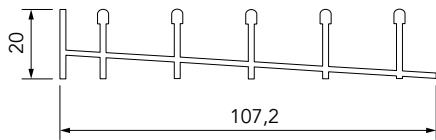

Standard sizes

3 rails

4 rails

5 rails

6 rails

Standard sizes

BYTSO for YIZI/ORION

Width x Height in mm	Anthracite	Black	No. of glass sheets
2900 x 2050 (3 pcs 980 glass x adjustment sizes 2040 - 2070)	ART-042833	ART-045335	3
2900 x 2100 (3 pcs 980 glass x adjustment sizes 2090 - 2120)	ART-042834	ART-045336	
2900 x 2150 (3 pcs 980 glass x adjustment sizes 2140 - 2170)	ART-042835	ART-045337	
2900 x 2200 (3 pcs 980 glass x adjustment sizes 2190 - 2220)	ART-042821	ART-045323	
2900 x 2250 (3 pcs 980 glass x adjustment sizes 2240 - 2270)	ART-042822	ART-045324	
2900 x 2300 (3 pcs 980 glass x adjustment sizes 2290 - 2320)	ART-042823	ART-045325	
3000 x 2050 (3 pcs 1030 glass x adjustment sizes 2040 - 2070)	ART-045881	ART-045899	3
3000 x 2100 (3 pcs 1030 glass x adjustment sizes 2090 - 2120)	ART-045882	ART-045900	
3000 x 2150 (3 pcs 1030 glass x adjustment sizes 2140 - 2170)	ART-045883	ART-045901	
3000 x 2200 (3 pcs 1030 glass x adjustment sizes 2190 - 2220)	ART-045869	ART-045887	
3000 x 2250 (3 pcs 1030 glass x adjustment sizes 2240 - 2270)	ART-045870	ART-045888	
3000 x 2300 (3 pcs 1030 glass x adjustment sizes 2290 - 2320)	ART-045871	ART-045889	
3540 x 2050 (4 pcs 900 glass x adjustment sizes 2040 - 2070)	ART-045862	ART-045865	4
3540 x 2200 (4 pcs 900 glass x adjustment sizes 2190 - 2220)	ART-045863	ART-045866	
3540 x 2250 (4 pcs 900 glass x adjustment sizes 2240 - 2270)	ART-045864	ART-045867	
3860 x 2050 (4 pcs 980 glass x adjustment sizes 2040 - 2070)	ART-042836	ART-045338	4
3860 x 2100 (4 pcs 980 glass x adjustment sizes 2090 - 2120)	ART-042837	ART-045339	
3860 x 2150 (4 pcs 980 glass x adjustment sizes 2140 - 2170)	ART-042838	ART-045340	
3860 x 2200 (4 pcs 980 glass x adjustment sizes 2190 - 2220)	ART-042824	ART-045326	
3860 x 2250 (4 pcs 980 glass x adjustment sizes 2240 - 2270)	ART-042825	ART-045327	
3860 x 2300 (4 pcs 980 glass x adjustment sizes 2290 - 2320)	ART-042826	ART-045328	