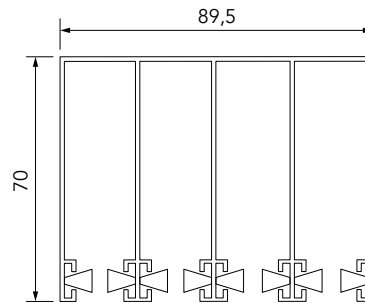

Standard sizes

3 rails

4 rails

5 rails

6 rails