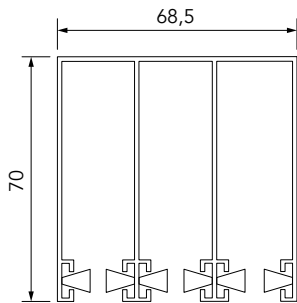

Standard sizes

3 rails