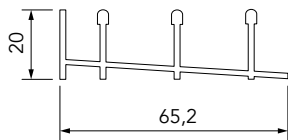

Standard sizes

3 rails