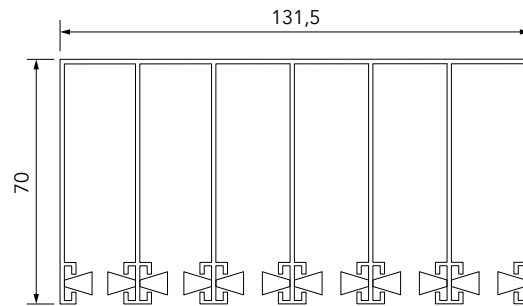

Standard sizes

3 rails

4 rails

5 rails

6 rails

Standard sizes

BYTSO for YIZI/ORION

Width x Height in mm	Anthracite	Black	No. of glass sheets
2900 x 2050 (3 pcs 980 glass x adjustment sizes 2040 - 2070)	ART-042833	ART-045335	3
2900 x 2100 (3 pcs 980 glass x adjustment sizes 2090 - 2120)	ART-042834	ART-045336	
2900 x 2150 (3 pcs 980 glass x adjustment sizes 2140 - 2170)	ART-042835	ART-045337	
2900 x 2200 (3 pcs 980 glass x adjustment sizes 2190 - 2220)	ART-042821	ART-045323	
2900 x 2250 (3 pcs 980 glass x adjustment sizes 2240 - 2270)	ART-042822	ART-045324	
2900 x 2300 (3 pcs 980 glass x adjustment sizes 2290 - 2320)	ART-042823	ART-045325	
3000 x 2050 (3 pcs 1030 glass x adjustment sizes 2040 - 2070)	ART-045881	ART-045899	3
3000 x 2100 (3 pcs 1030 glass x adjustment sizes 2090 - 2120)	ART-045882	ART-045900	
3000 x 2150 (3 pcs 1030 glass x adjustment sizes 2140 - 2170)	ART-045883	ART-045901	
3000 x 2200 (3 pcs 1030 glass x adjustment sizes 2190 - 2220)	ART-045869	ART-045887	
3000 x 2250 (3 pcs 1030 glass x adjustment sizes 2240 - 2270)	ART-045870	ART-045888	
3000 x 2300 (3 pcs 1030 glass x adjustment sizes 2290 - 2320)	ART-045871	ART-045889	
3540 x 2050 (4 pcs 900 glass x adjustment sizes 2040 - 2070)	ART-045862	ART-045865	4
3540 x 2200 (4 pcs 900 glass x adjustment sizes 2190 - 2220)	ART-045863	ART-045866	
3540 x 2250 (4 pcs 900 glass x adjustment sizes 2240 - 2270)	ART-045864	ART-045867	
3860 x 2050 (4 pcs 980 glass x adjustment sizes 2040 - 2070)	ART-042836	ART-045338	4
3860 x 2100 (4 pcs 980 glass x adjustment sizes 2090 - 2120)	ART-042837	ART-045339	
3860 x 2150 (4 pcs 980 glass x adjustment sizes 2140 - 2170)	ART-042838	ART-045340	
3860 x 2200 (4 pcs 980 glass x adjustment sizes 2190 - 2220)	ART-042824	ART-045326	
3860 x 2250 (4 pcs 980 glass x adjustment sizes 2240 - 2270)	ART-042825	ART-045327	
3860 x 2300 (4 pcs 980 glass x adjustment sizes 2290 - 2320)	ART-042826	ART-045328	