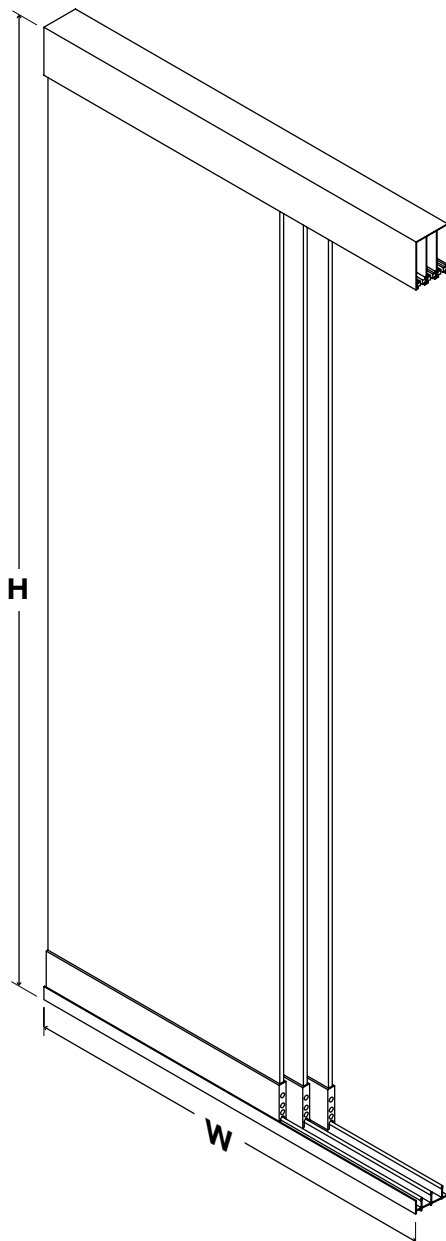

BOLBYR®

SLIDING GLASS WALL
BYTSO

EN

Standard version

- Filling:** Safety glass 10 mm thick with polished facet edges.
Glass sheets available in three widths:
900, 980 or 1030 mm (depending on width of glass wall).
- Colour:** Anthracite textured paint (can be different from other products)
Black textured paint (can be different from other products)
- Profiles:** Aluminium, powder coated, uninsulated.
- Including:**
- Top guide
 - Bottom rail
 - Double-bearing wheels