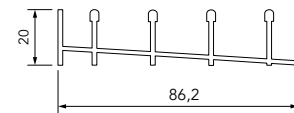

Standard version

Filling: Safety glass 10 mm thick with polished facet edges.
Glass panels have a fixed width of 980 mm.

Colour: Anthracite textured paint (can be different from other products)
Black textured paint (can be different from other products)

Profiles: Aluminium, powder coated, uninsulated.

Including:

- Top guide
- Bottom rail
- Double-bearing wheels

4 rails