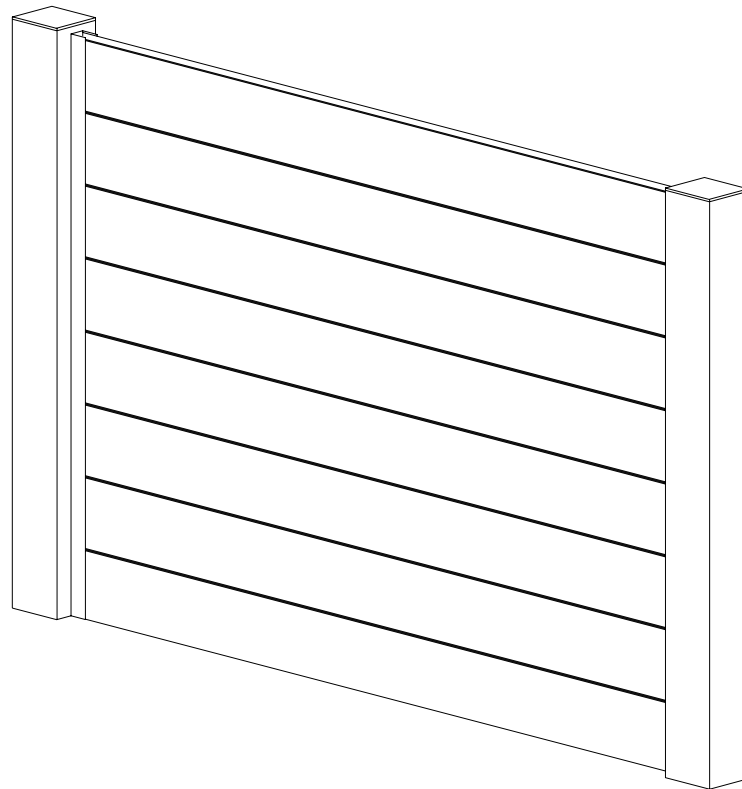

Standard version

Filling:	Aluminium profiles
Colour:	Anthracite textured paint Black textured paint
Profiles:	Aluminium, uninsulated, 7,0 m¹
Cover plate:	Stainless steel
Maximum height:	2 m¹
Maximum width:	4 m¹