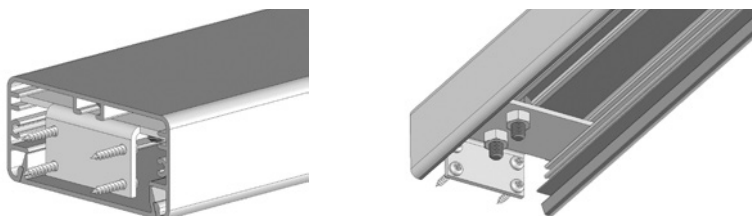

Support beam (optional)