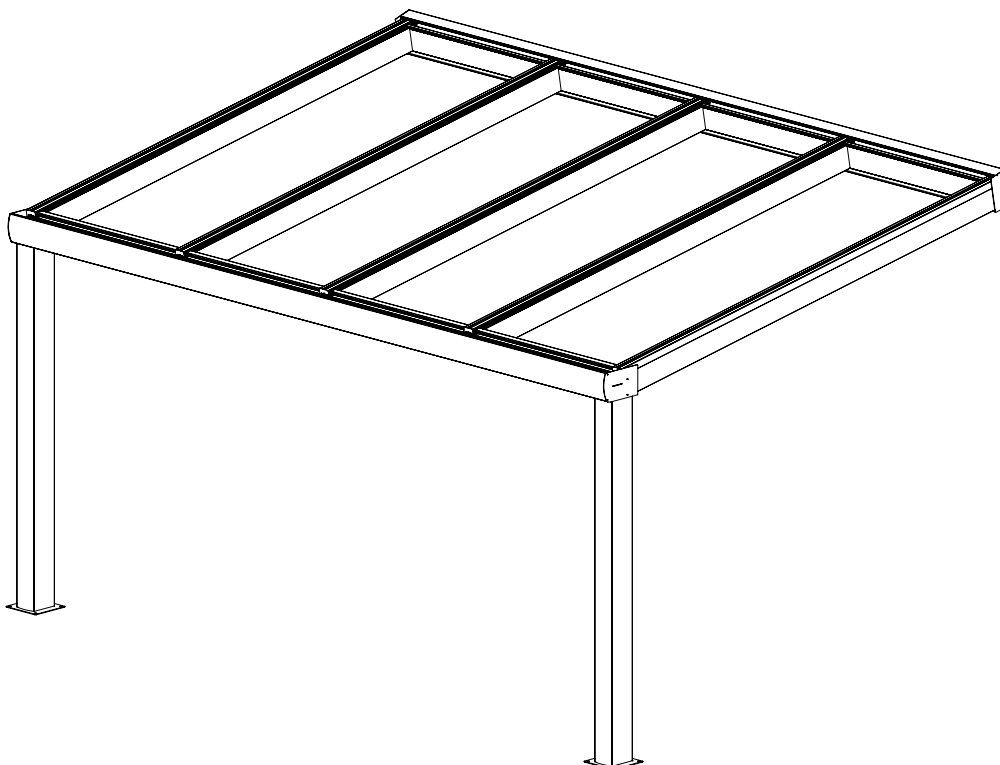

## Standard version

---

<b>Gutter:</b>	Round
<b>Filling:</b>	<b>Attention! Order separately</b> H-hardened layered 44.2 clear. Fixed glass width of 960 mm.
<b>Colour:</b>	White, Anthracite textured paint. Black textured paint.
<b>Incline:</b>	Fixed incline of 8 degrees.
<b>Profiles:</b>	Aluminium, powder coated, uninsulated.
<b>Including:</b>	<ul style="list-style-type: none"><li>- Posts of 2500 mm high (for heights greater than 2500 mm only posts of 5000 mm high are possible).</li><li>- Leaf catcher.</li><li>- All sealing rubbers (supplied separately).</li><li>- Waterproof EPDM seal for the side cover of the gutter (black or white).</li><li>- Rain water drain, PVC tube <math>\varnothing</math> 50 mm (2500 mm long).</li></ul>
<b>CE norm:</b>	Meets all CE NEN-EN 1090 requirements (European norm for fabrication and assembly of steel and aluminium weight bearing construction parts)