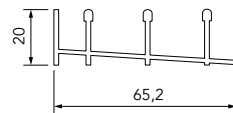

Standard version

Filling: Safety glass 10 mm thick with polished facet edges.
Glass panels have a fixed width of 980 mm.

Colour: Anthracite textured paint (can be different from other products)
Black textured paint (can be different from other products)

Profiles: Aluminium, powder coated, uninsulated.

Including:

- Top guide
- Bottom rail
- Double-bearing wheels

3 rails