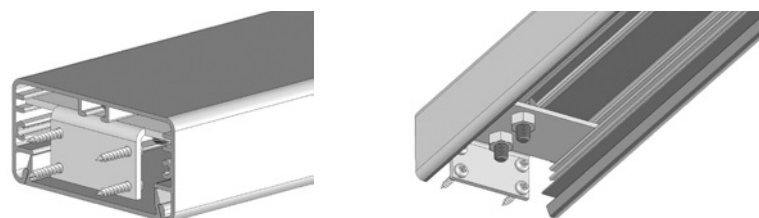

Support beam (optional)