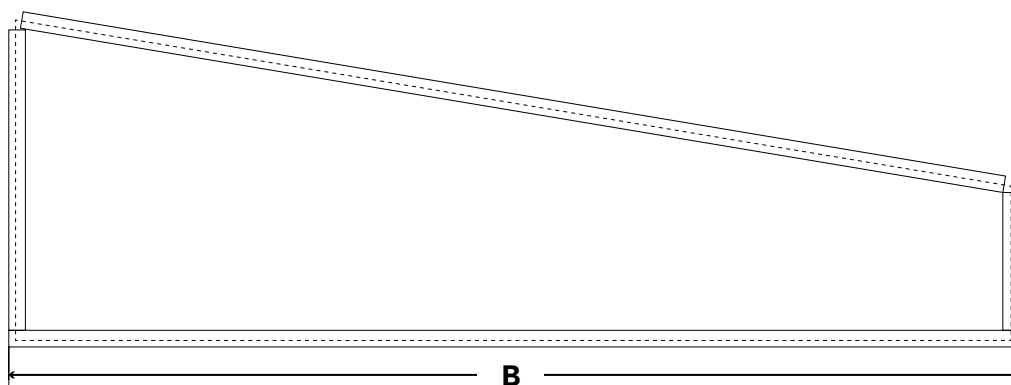

Standard version

- **Filling:** Polycarbonate 16 mm.
  Clear or opal.
- **Colour:** Anthracite textured paint
- **Incline:** Fixed incline of 8 degrees.
- **Profiles:** Aluminium, powder coated, uninsulated.
- **Including:** Adjustable angle pieces