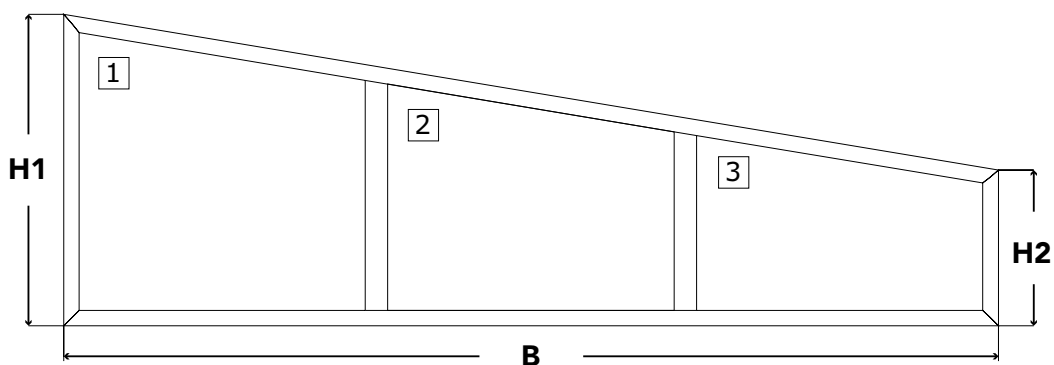

Standard version

- **Filling:** Layered safety glass 44.2.
  Glass division always symmetrical.
- **Colour:** Anthracite textured paint
  Black textured paint
- **Incline:** Fixed incline of 8 degrees.
- **Profiles:** Aluminium, powder coated, uninsulated.