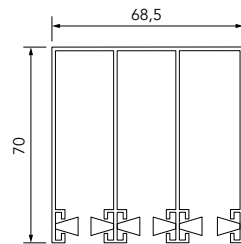

Standard version

Filling: Safety glass 10 mm thick with polished facet edges.
Glass panels have a fixed width of 980 mm.

Colour: Anthracite textured paint (can be different from other products)
Black textured paint (can be different from other products)

Profiles: Aluminium, powder coated, uninsulated.

Including:

- Top guide
- Bottom rail
- Double-bearing wheels

3 rails