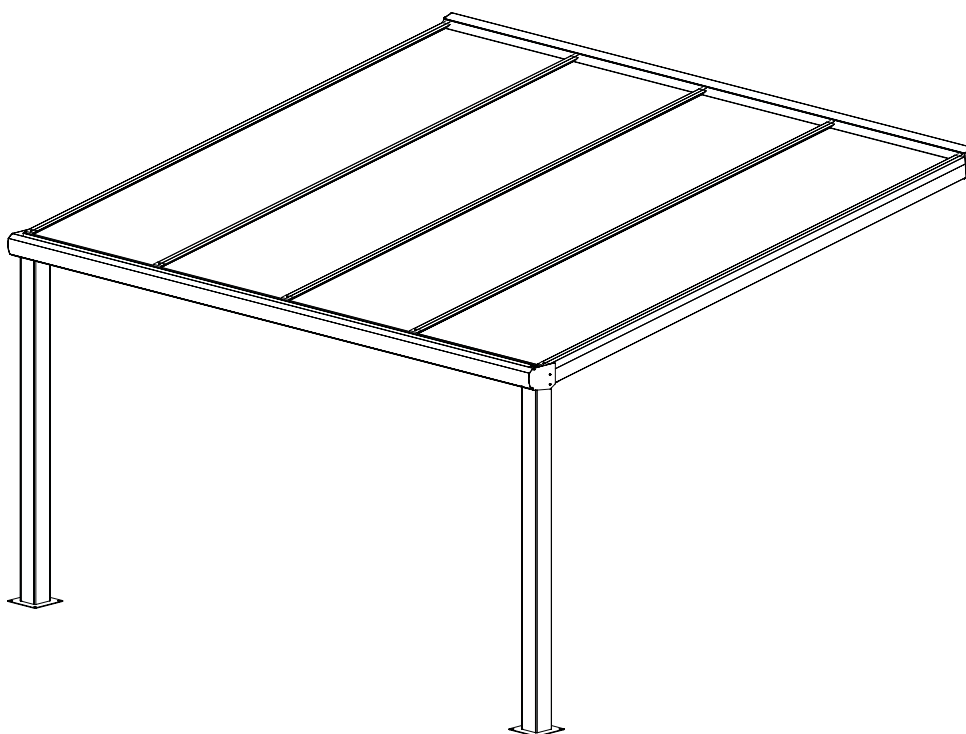

## Standard version

---

<b>Gutter:</b>	Round
<b>Filling:</b>	Polycarbonate 16 mm. Clear or opal. Open and closed tape supplied separately!
<b>Colour:</b>	White Anthracite textured paint Black textured paint
<b>Incline:</b>	Fixed incline of 8 degrees.
<b>Profiles:</b>	Aluminium, powder coated, uninsulated.
<b>Including:</b>	<ul style="list-style-type: none"><li>- Posts of 2500 mm high (for heights greater than 2500 mm only posts of 5000 mm high are possible).</li><li>- Leaf catcher.</li><li>- All sealing rubbers (supplied separately).</li><li>- Waterproof EPDM seal for the side cover of the gutter (black or white).</li><li>- Rain water drain, PVC tube <math>\varnothing</math> 80 mm (2500 mm long).</li><li>- The maximum heart distance of the posts is 4000 mm - 1x post width.</li></ul>
<b>CE norm:</b>	Meets all CE NEN-EN 1090 requirements (European norm for fabrication and assembly of steel and aluminium weight bearing construction parts)