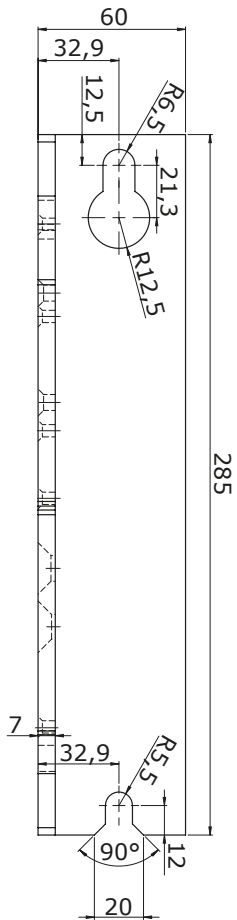

Measurements

Maatvoering

Cross section | Doorsnede
Sizes | Maten in mm

End fix bracket | Kapsteun