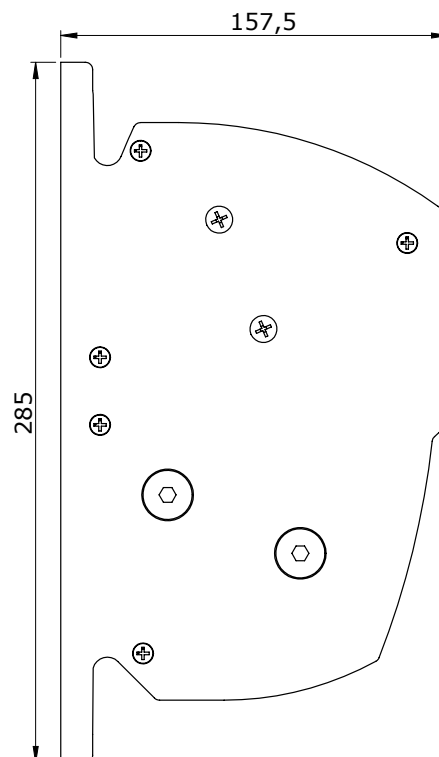

Wall mounting | Wandmontage