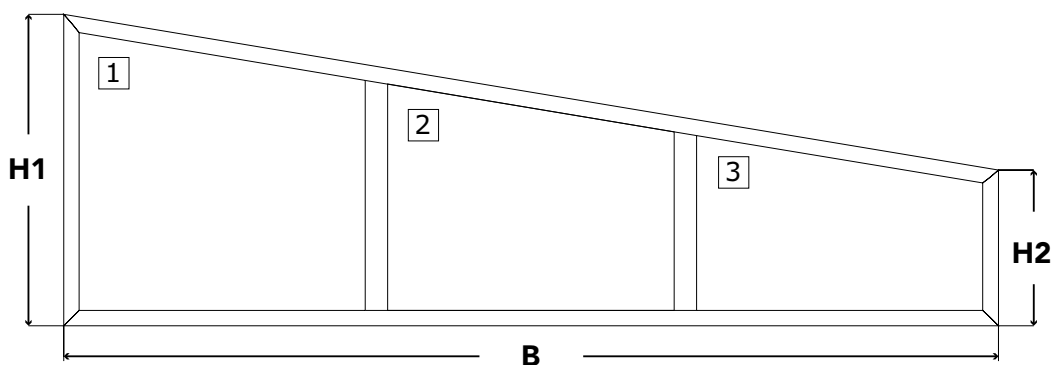

# Standard version

---

- Filling:** Layered safety glass 44.2.  
Glass division always symmetrical.
- Colour:** Anthracite textured paint  
Black textured paint
- Incline:** Fixed incline of 8 degrees.
- Profiles:** Aluminium, powder coated, uninsulated.