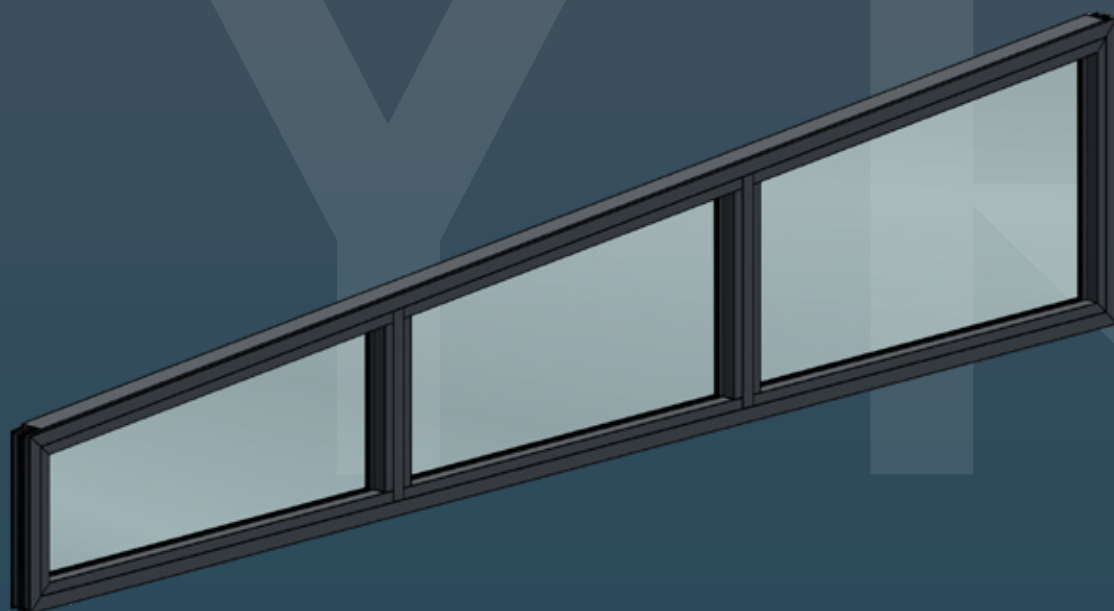

BOLBYR®

EN

GABLE  
**VAX**

# Standard version

---

- Filling:** Layered safety glass 44.2.  
Glass division always symmetrical.
- Colour:** Anthracite textured paint  
Black textured paint
- Incline:** Fixed incline of 8 degrees.
- Profiles:** Aluminium, powder coated, uninsulated.

**Support beam (optional)**

**Click profile gable bottom (optional)**