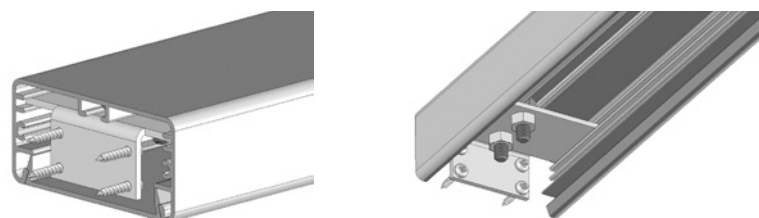

# Standard version

---

- Filling:** Layered safety glass 44.2.  
Glass division always symmetrical.
- Colour:** Anthracite textured paint  
Black textured paint
- Incline:** Fixed incline of 8 degrees.
- Profiles:** Aluminium, powder coated, uninsulated.

**Support beam (optional)**

**Click profile gable bottom (optional)**