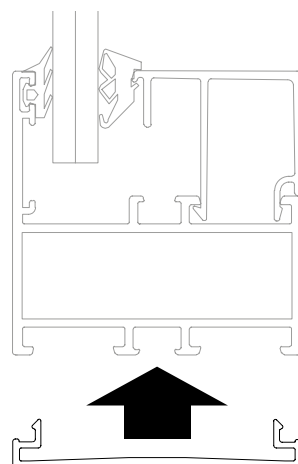

# Standard version

---

- Filling:** Layered safety glass 44.2.  
Glass division always symmetrical.
- Colour:** Anthracite textured paint  
Black textured paint
- Incline:** Fixed incline of 8 degrees.
- Profiles:** Aluminium, powder coated, uninsulated.

**Support beam (optional)**

**Click profile gable bottom (optional)**

### VAX for YIZI

Width x Height 1 x Height 2 in mm	Left side Anthracite	Right side Anthracite	Left side Black	Right side Black
2887 x 577 x 180	ART-042595	ART-042598	ART-045311	ART-045314
3387 x 648 x 180	ART-042596	ART-042599	ART-045312	ART-045315
3887 x 718 x 180	ART-042597	ART-042600	ART-045313	ART-045316

### VAX for ORION

Width x Height 1 x Height 2 in mm	Left side Anthracite	Right side Anthracite	Left side Black	Right side Black
2850 x 547 x 150	ART-042601	ART-042604	ART-045317	ART-045320
3350 x 618 x 150	ART-042602	ART-042605	ART-045318	ART-045321
3850 x 688 x 150	ART-042603	ART-042606	ART-045319	ART-045322